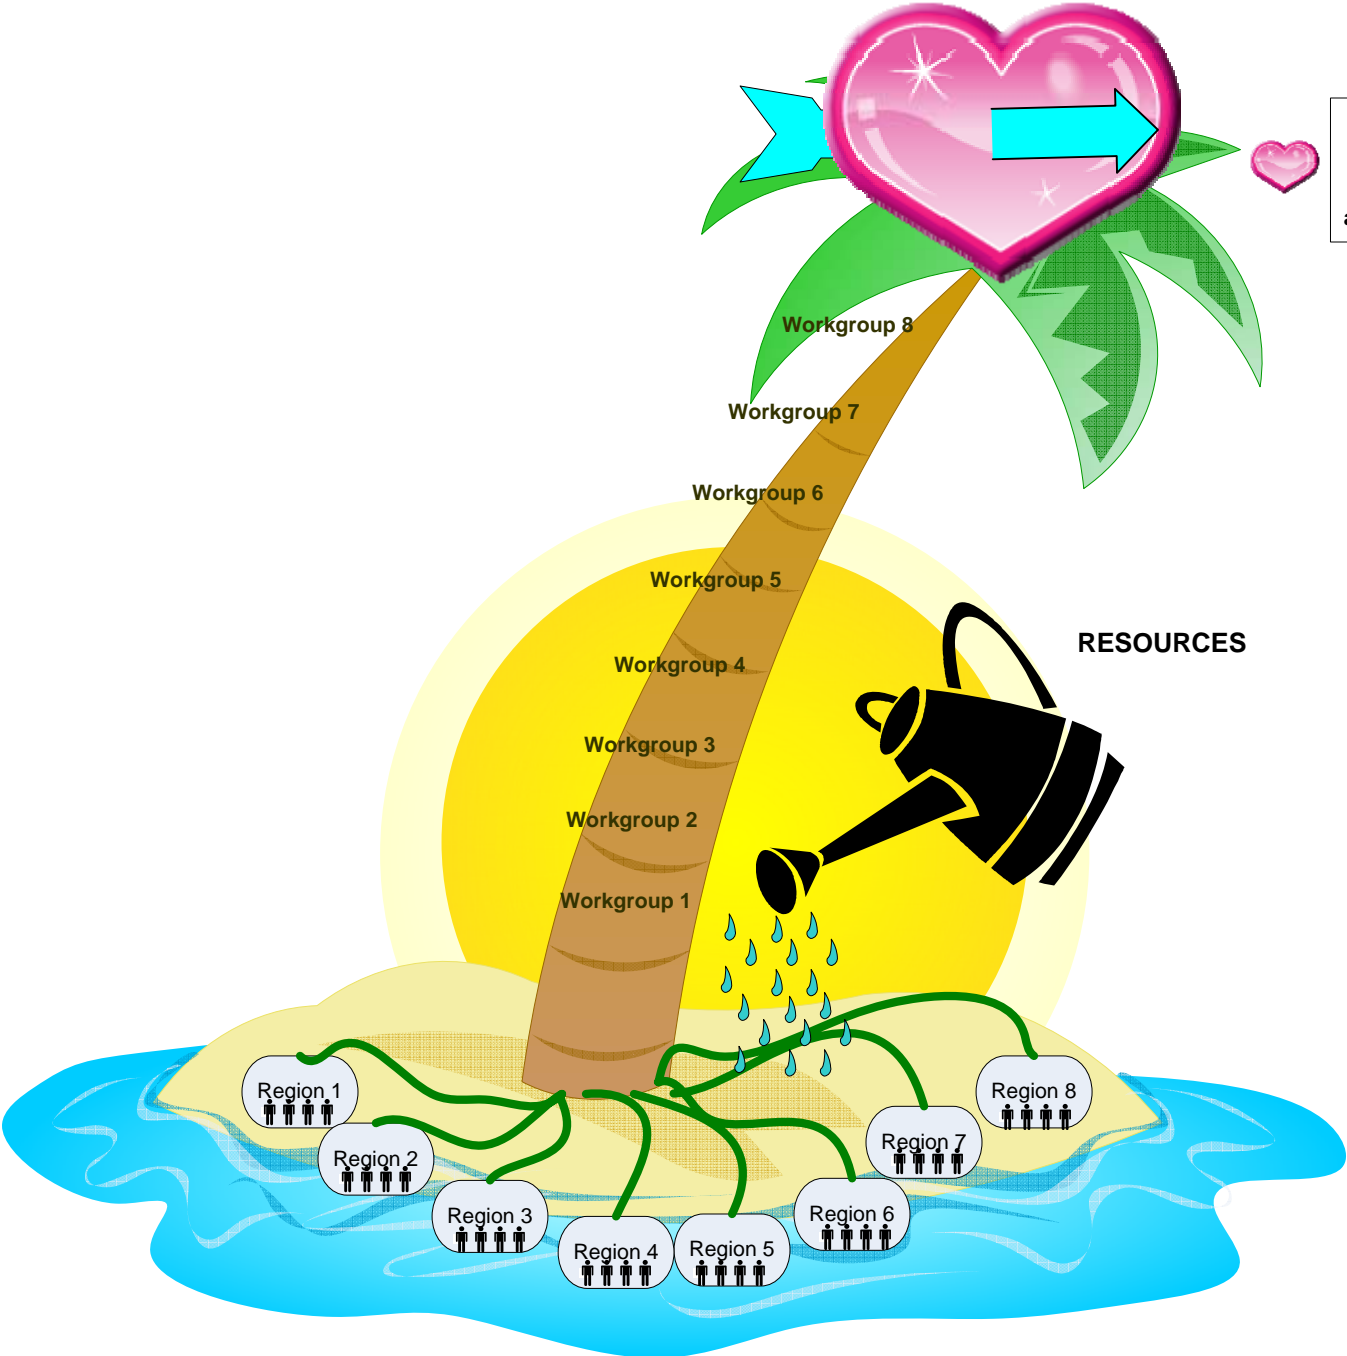

The HEART of the Tree represents commonalities among regions as a whole. What makes the tree strong. But it also represents common barriers that need addressing so that the Campaign can grow

**Continuum of Care
(CoC)**